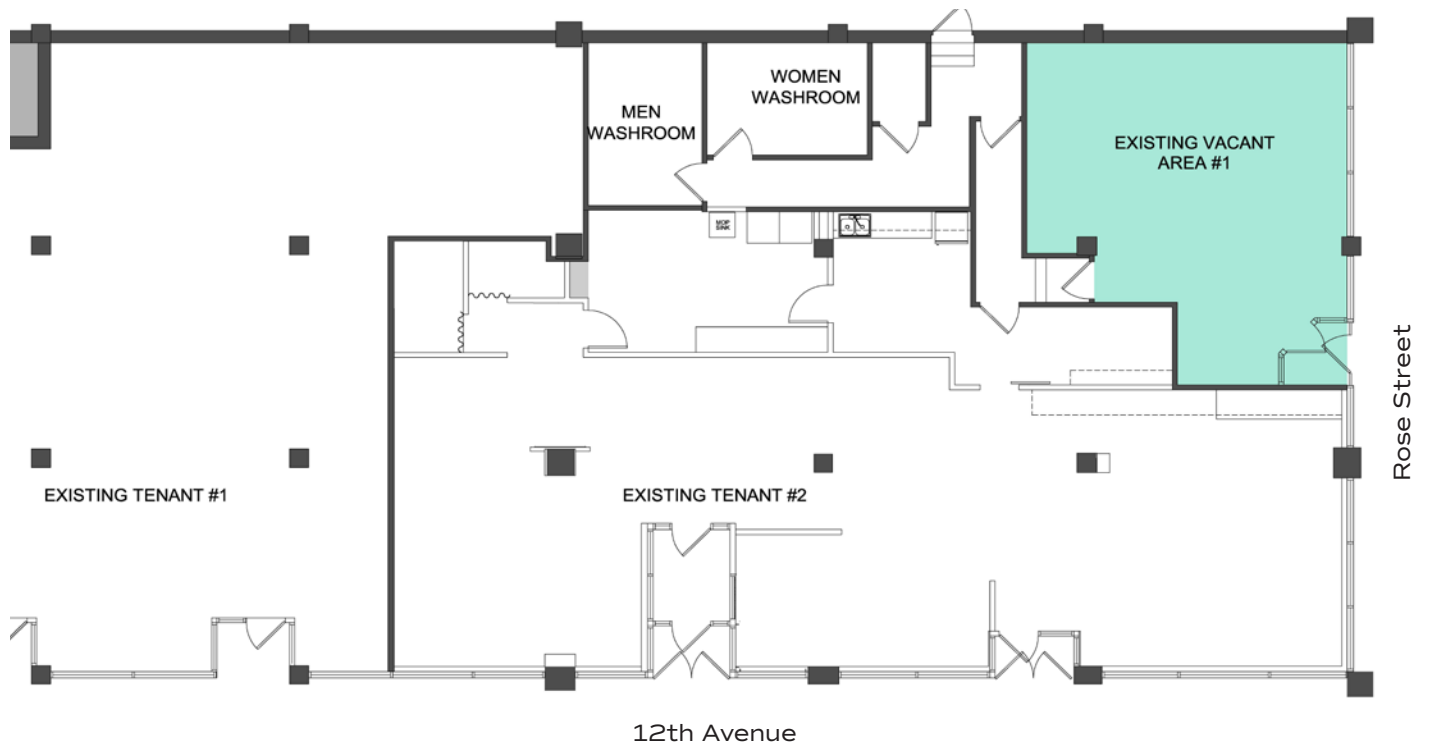

# 1868 ROSE STREET

REGINA, SK

680  
SQUARE FEET

**RYANN BRAATEN, SALESPERSON**

LEASING MANAGER, HARVARD DEVELOPMENTS

T | 306.777.0690

E | [rbraaten@harvard.ca](mailto:rbraaten@harvard.ca)